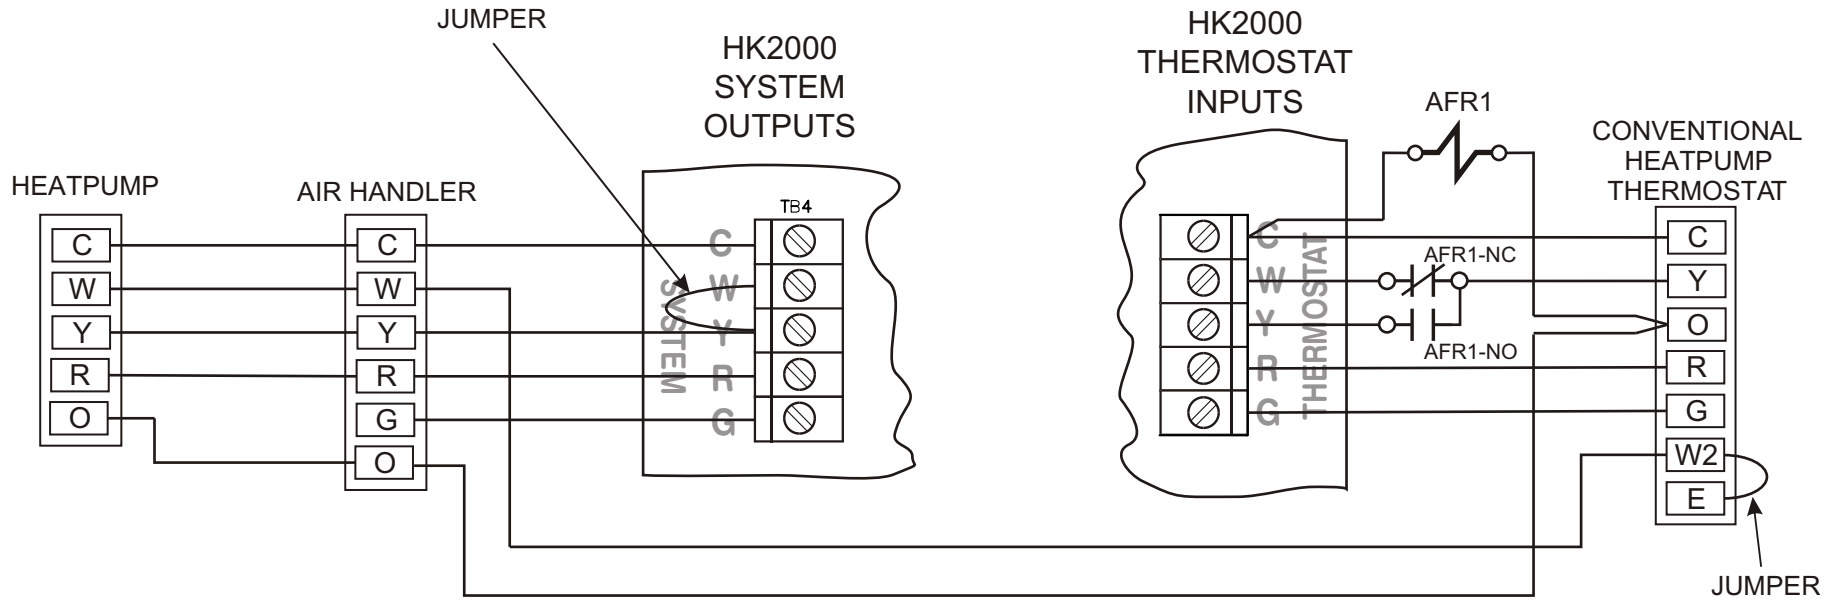

WIRING DIAGRAM

  EWC® CONTROLS INC. Englishtown, NJ 07726	DRAWING BY: EDK		DWG NAME: MODEL Hk2000 -- USED AS AN ECONOMIZER W/ A HEATPUMP		DATE: 02/15/05	
	SIZE: A	REV: A	DWG NO: 090512A0111			
	SHEET: 1 OF 1		COPYRIGHT © EWC CONTROLS INC. ALL RIGHTS RESERVED