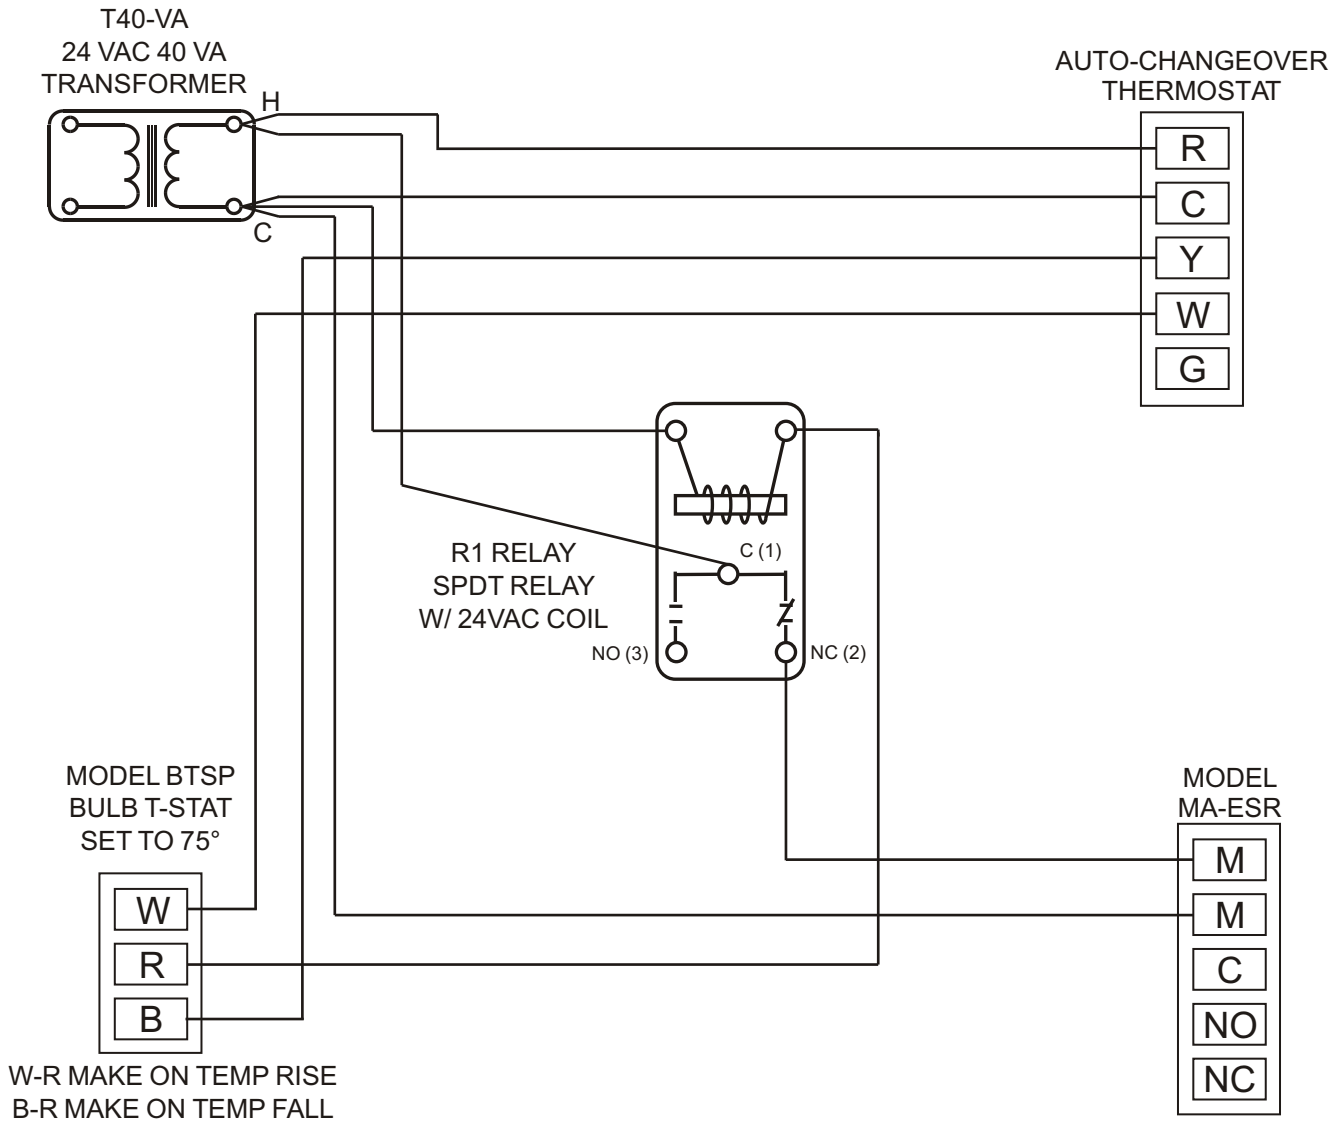

WIRING DIAGRAM

*THIS WIRING SET-UP PREVENTS DAMPER FROM OPENING IF THE THERMOSTAT IS CALLING FOR HEAT WHEN THE SUPPLY AIR TEMPERATURE IS COLD AND VISE VERSA

 EWC [®] CONTROLS INC. Englishtown, NJ 07726	DWN ENG:	EDK		DWG NAME:	MODEL MA-ESR -- POWER CLOSE / SPRING OPEN WITH AUTO-CHANGEOVER T'STAT			
	SIZE:	A	DATE:	01/27/04	DWG NO:	090512A0063	REV:	B
	SCALE:	NOT TO SCALE	COPYRIGHT © EWC CONTROLS INC. ALL RIGHTS RESERVED		SHEET:	1 OF 1		