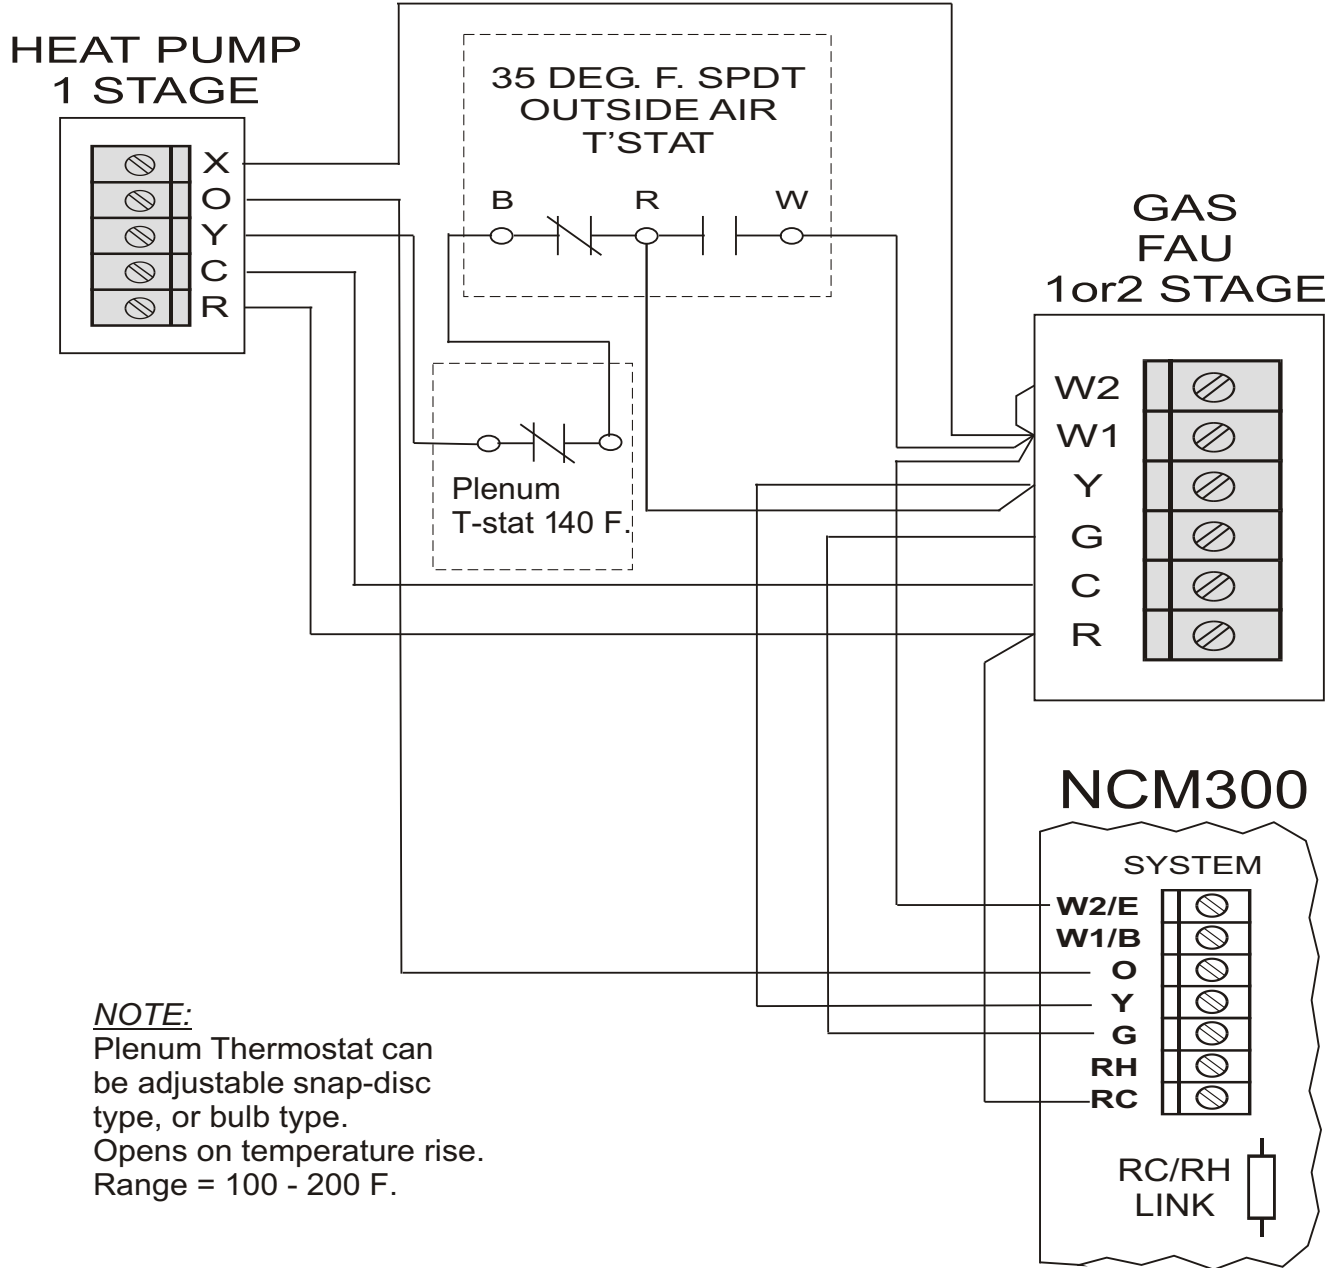

# WIRING DIAGRAM

## DUAL FUEL SET-UP w/OAT

**NOTE:**  
 Plenum Thermostat can be adjustable snap-disc type, or bulb type.  
 Opens on temperature rise.  
 Range = 100 - 200 F.

 <b>EWC</b> <sup>®</sup> CONTROLS INC. Englishtown, NJ 07726	DWN ENG:	EDK		DWG NAME:	NCM-300 SIMPLE DUAL FUEL APPLICATION			
	SIZE:	A	DATE:	11/25/03	DWG NO:	090512A0002	REV:	A
	SCALE:	NOT TO SCALE	COPYRIGHT © EWC CONTROLS INC. ALL RIGHTS RESERVED		SHEET:	1 OF 1		