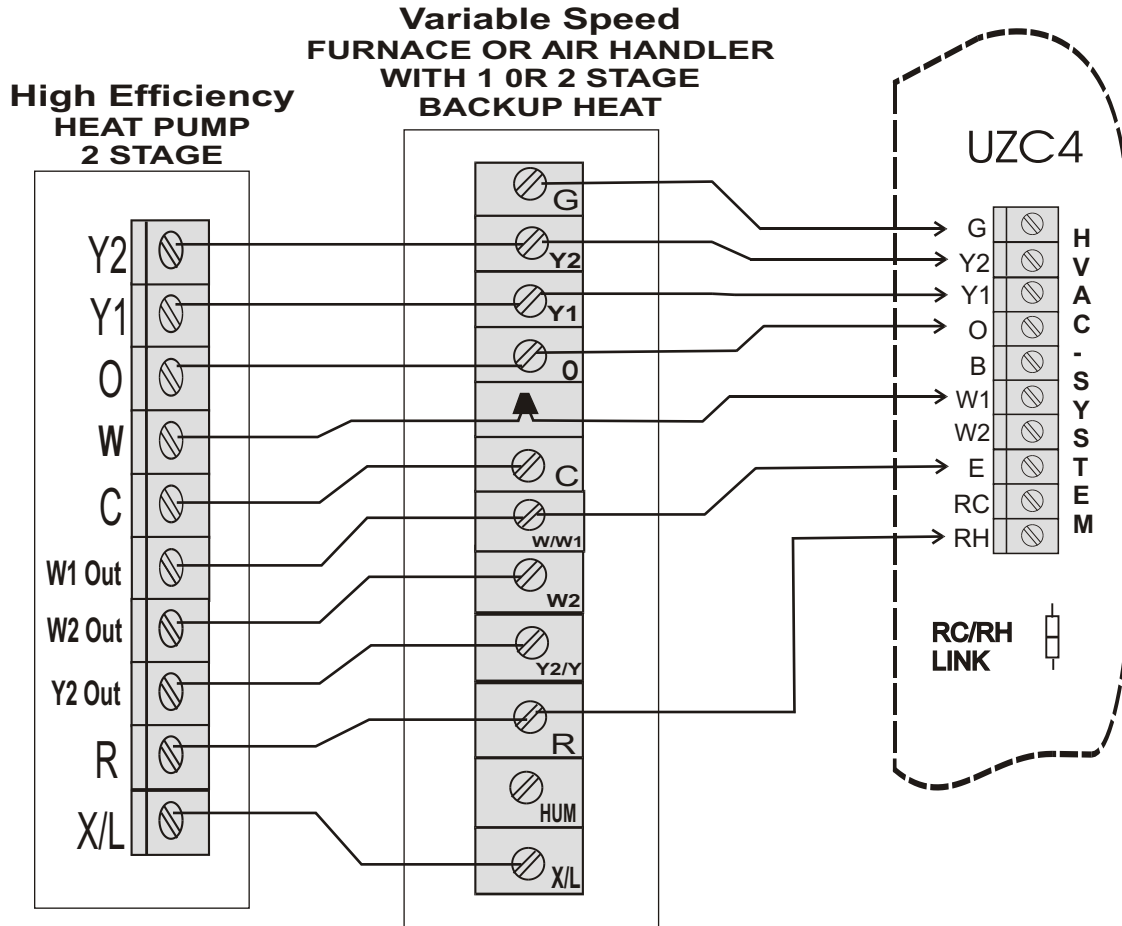

WIRING DIAGRAM

EWC®

CONTROLS INC.

Englishtown, NJ 07726

DRAWING BY:
EDK

DWG NAME: UZC4 -- w/ COLEMAN HIGH
EFFICIENCY HEAT PUMP

DATE:
05/14/08

SIZE:
A

REV:
A

DWG NO:
090512A0147

SHEET: 1 OF 1

COPYRIGHT © EWC CONTROLS INC.
ALL RIGHTS RESERVED