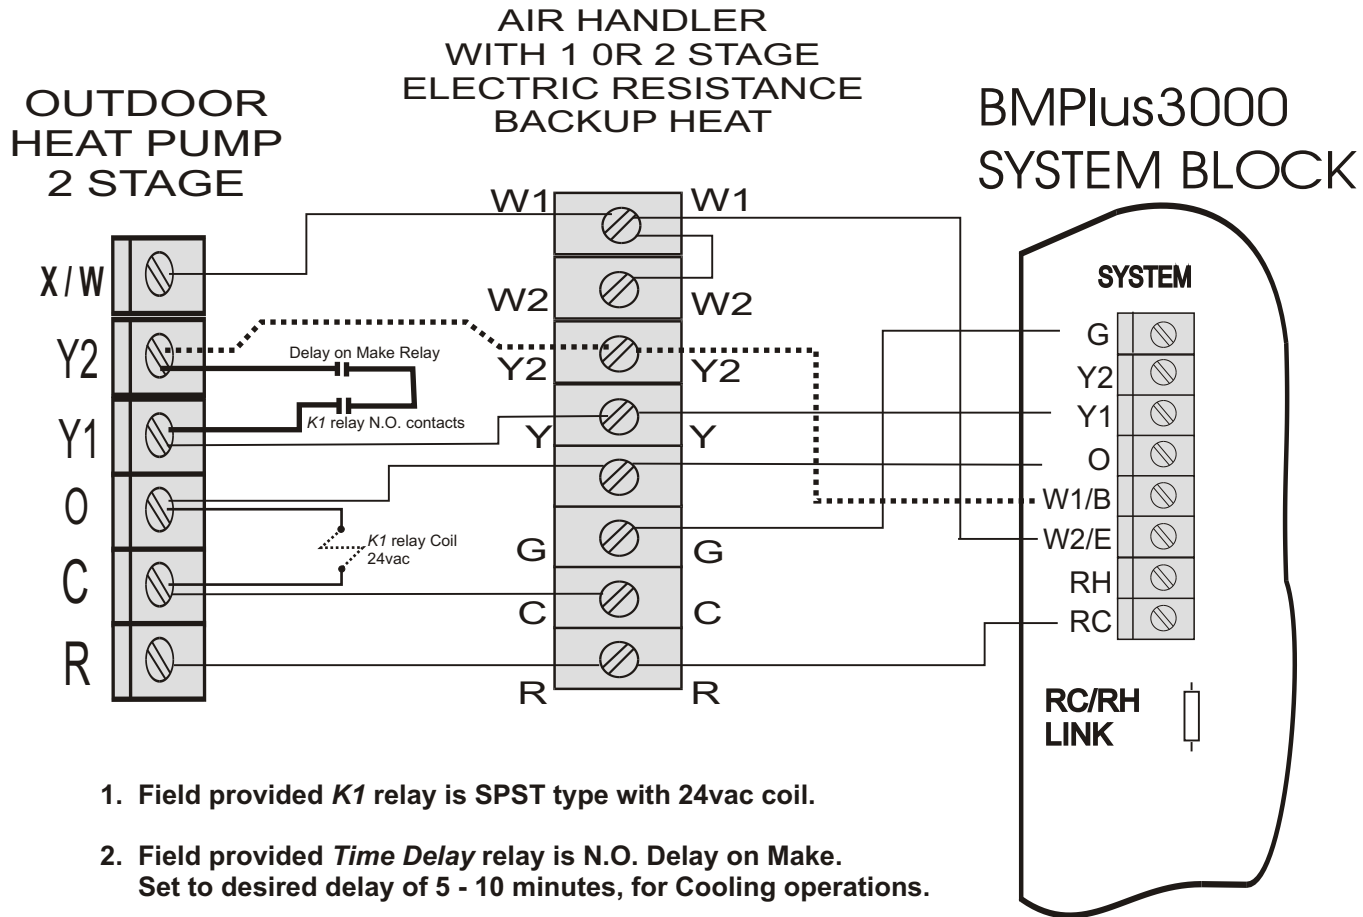

# WIRING DIAGRAM

 <b>EWC</b> <sup>®</sup> <b>CONTROLS INC.</b> Englishtown, NJ 07726	DRAWING BY: JB		DWG NAME: BMPLUS3000 W/ 2 STAGE COMPRESSOR HEATPUMP		DATE: 06/28/04
	SIZE: A	REV: A	DWG NO: 090512A0083		
	SHEET: 1 OF 1		COPYRIGHT © EWC CONTROLS INC. ALL RIGHTS RESERVED		