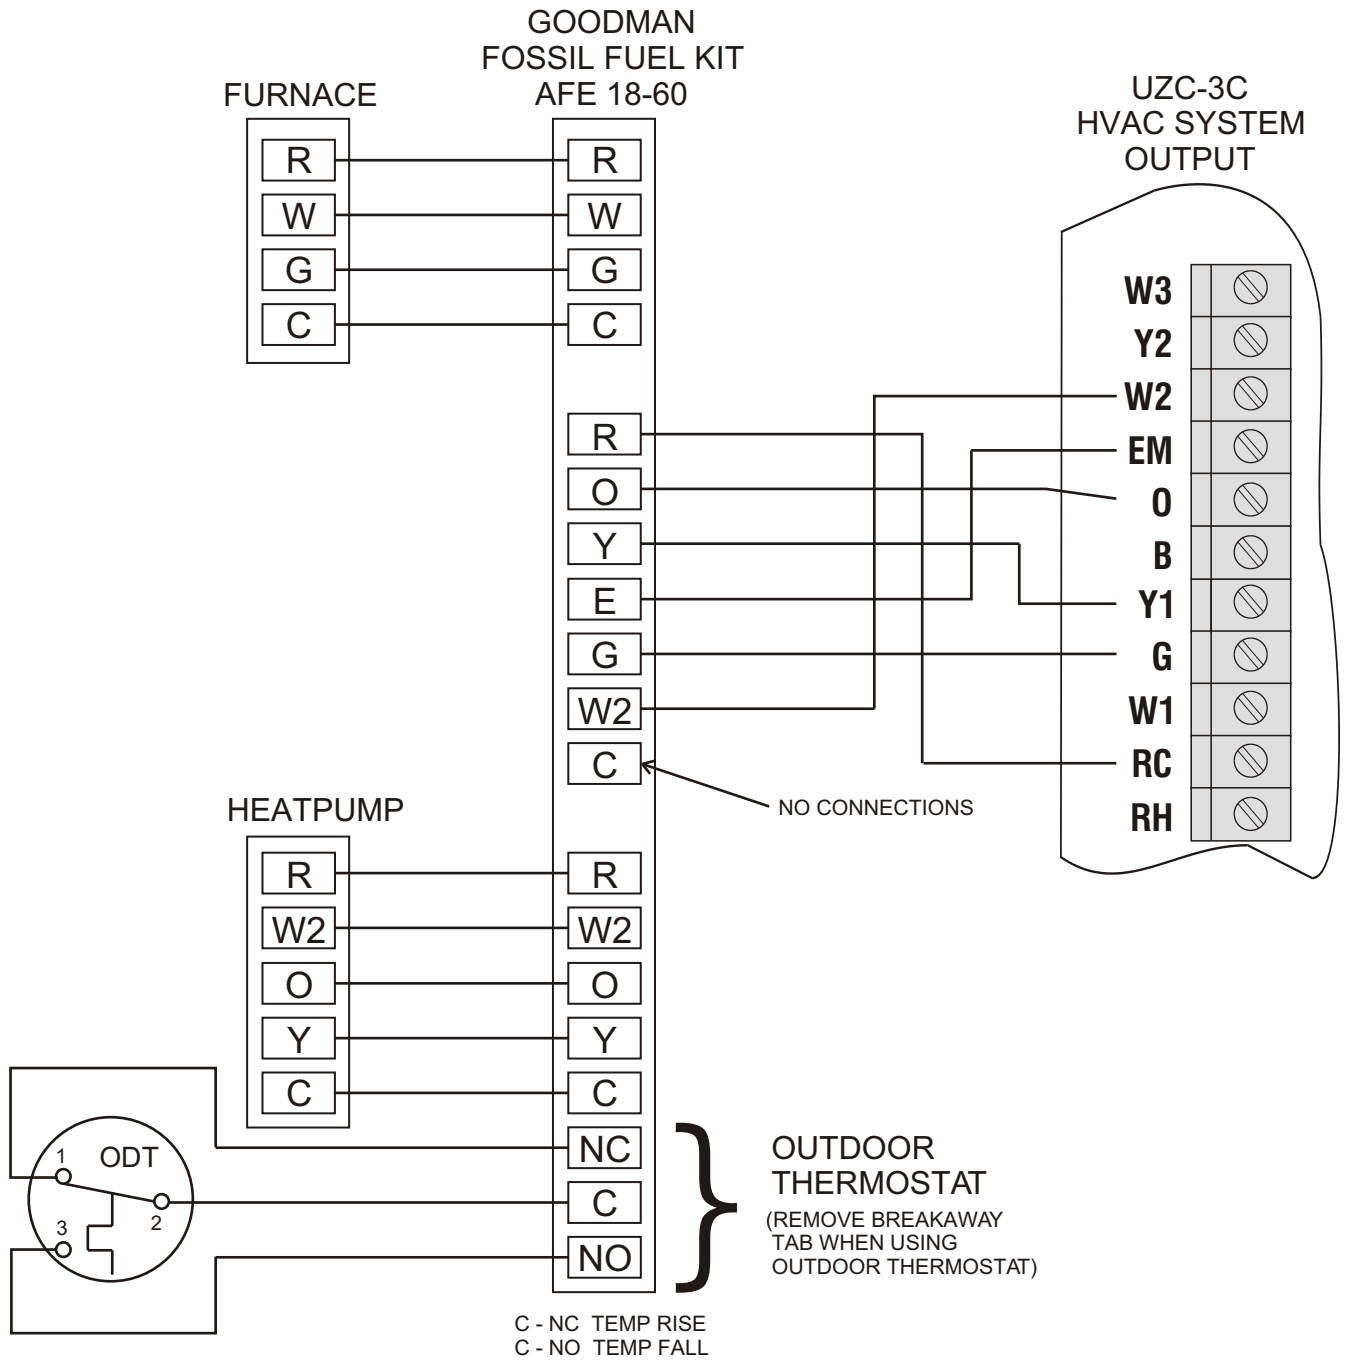

WIRING DIAGRAM

SINGLE STAGE HEAT PUMP W/ SINGLE STAGE FURNACE

 EWC [®] CONTROLS INC. Englishtown, NJ 07726	DWN ENG: EDK		DWG NAME: UZC-3C DUAL FUEL W/ GOODMAN AFE 18-60	
	SIZE: A	DATE: 12/18/03	DWG NO: 090512A0023	REV: A
	SCALE: NOT TO SCALE	COPYRIGHT © EWC CONTROLS INC. ALL RIGHTS RESERVED		SHEET: 1 OF 1